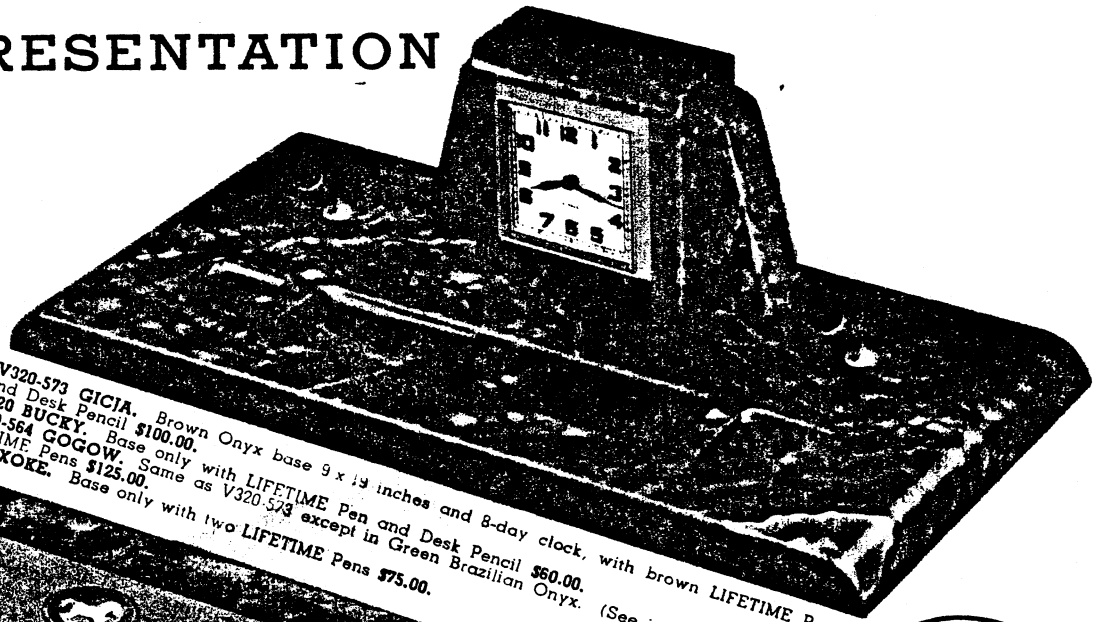

DRY-PROOF SPECIAL PRESENTATION DESK SETS

V320-573 GICIA. Brown Onyx base 9 x 19 inches and 8-day clock, with brown LIFETIME Pen and Desk Pencil $100.00.
V320 BUCKY. Base only with LIFETIME Pen and Desk Pencil $60.00.
V189-564 GOGOW. Same as V320-573 except in Green Brazilian Onyx. (See inset.) With two LIFETIME Pens $125.00.
V189 GXOKE. Base only with two LIFETIME Pens $75.00.